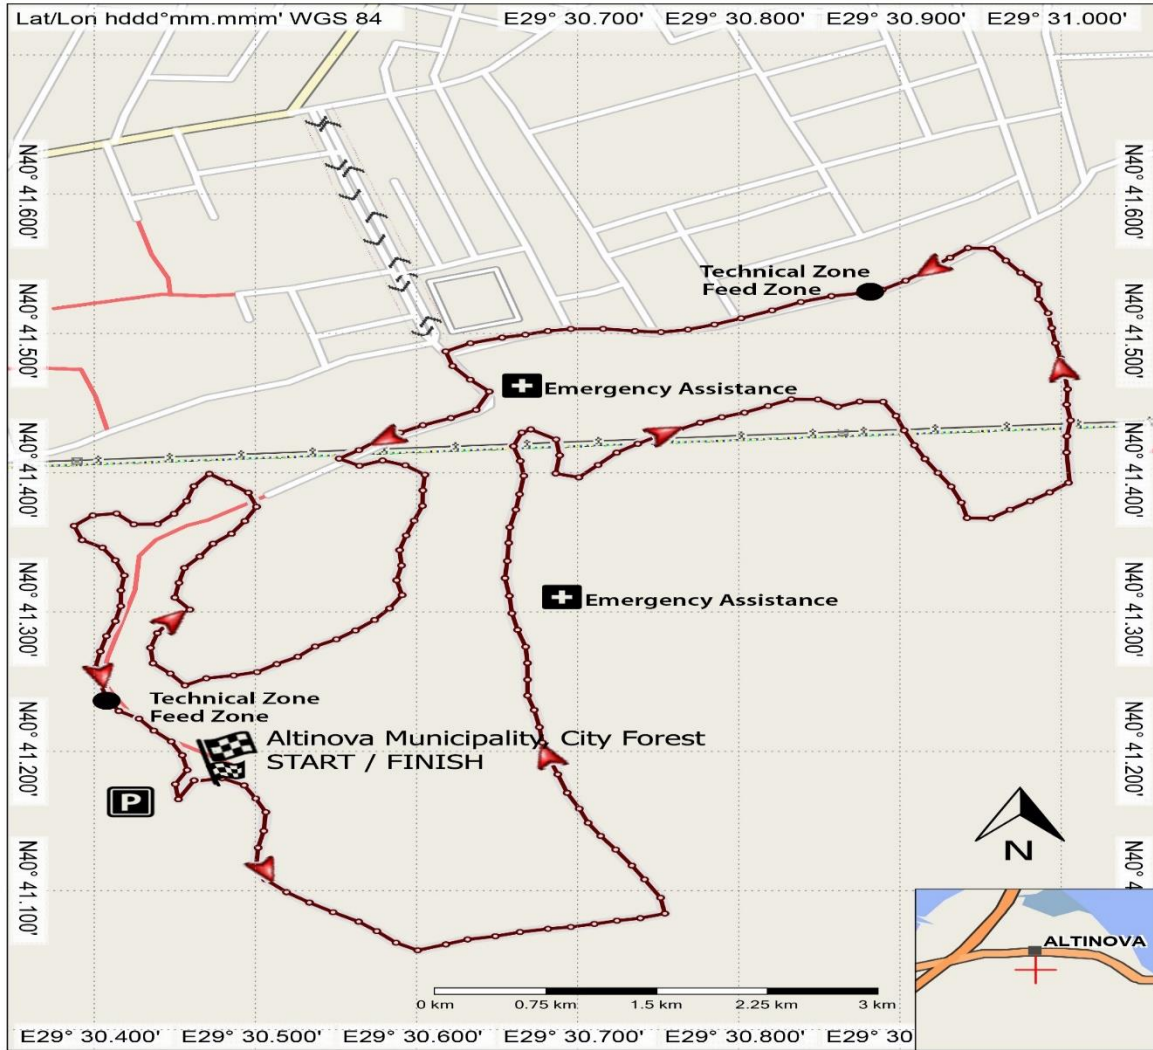

RACE COURSE

CATEGORIES	LAP	CATEGORIES	LAP
Elite Men:	7	Masters	4
Elite Women	5	Cadets	3
Junior Men	5	Junior Women	4