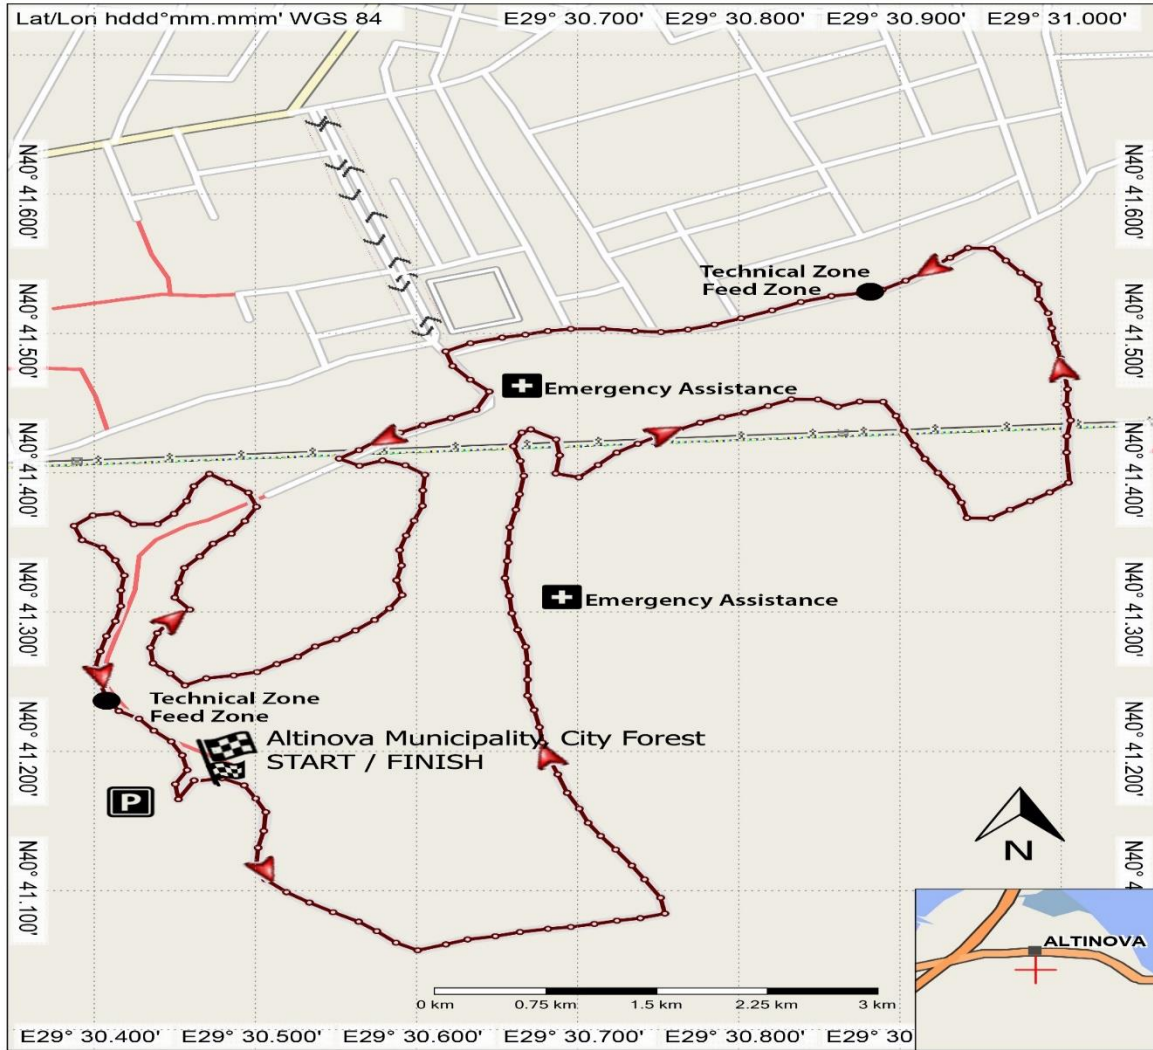

INTERNATIONAL YALOVA MTB CUP

11 OCTOBER 2020
Altinova, Yalova, Turkey

RACE COURSE

CATEGORIES	LAP	CATEGORIES	LAP
Elite Men:	7	Masters	4
Elite Women	5	Cadets	3
Junior Men	5	Junior Women	4